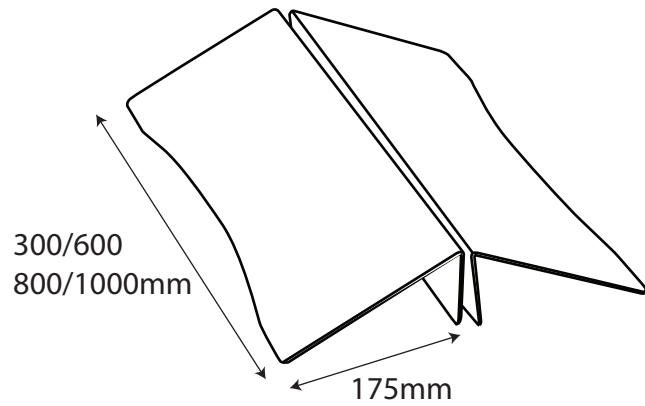

# Wedge

Width	Weight
300mm wide	3kg
600mm wide	5.1kg
800mm wide	7.4kg
1000mm wide	9.2kg

  
Graphic thickness 40mm Max  
Recommended maximum graphic height:  
1500mm high using 18mm thick MDF